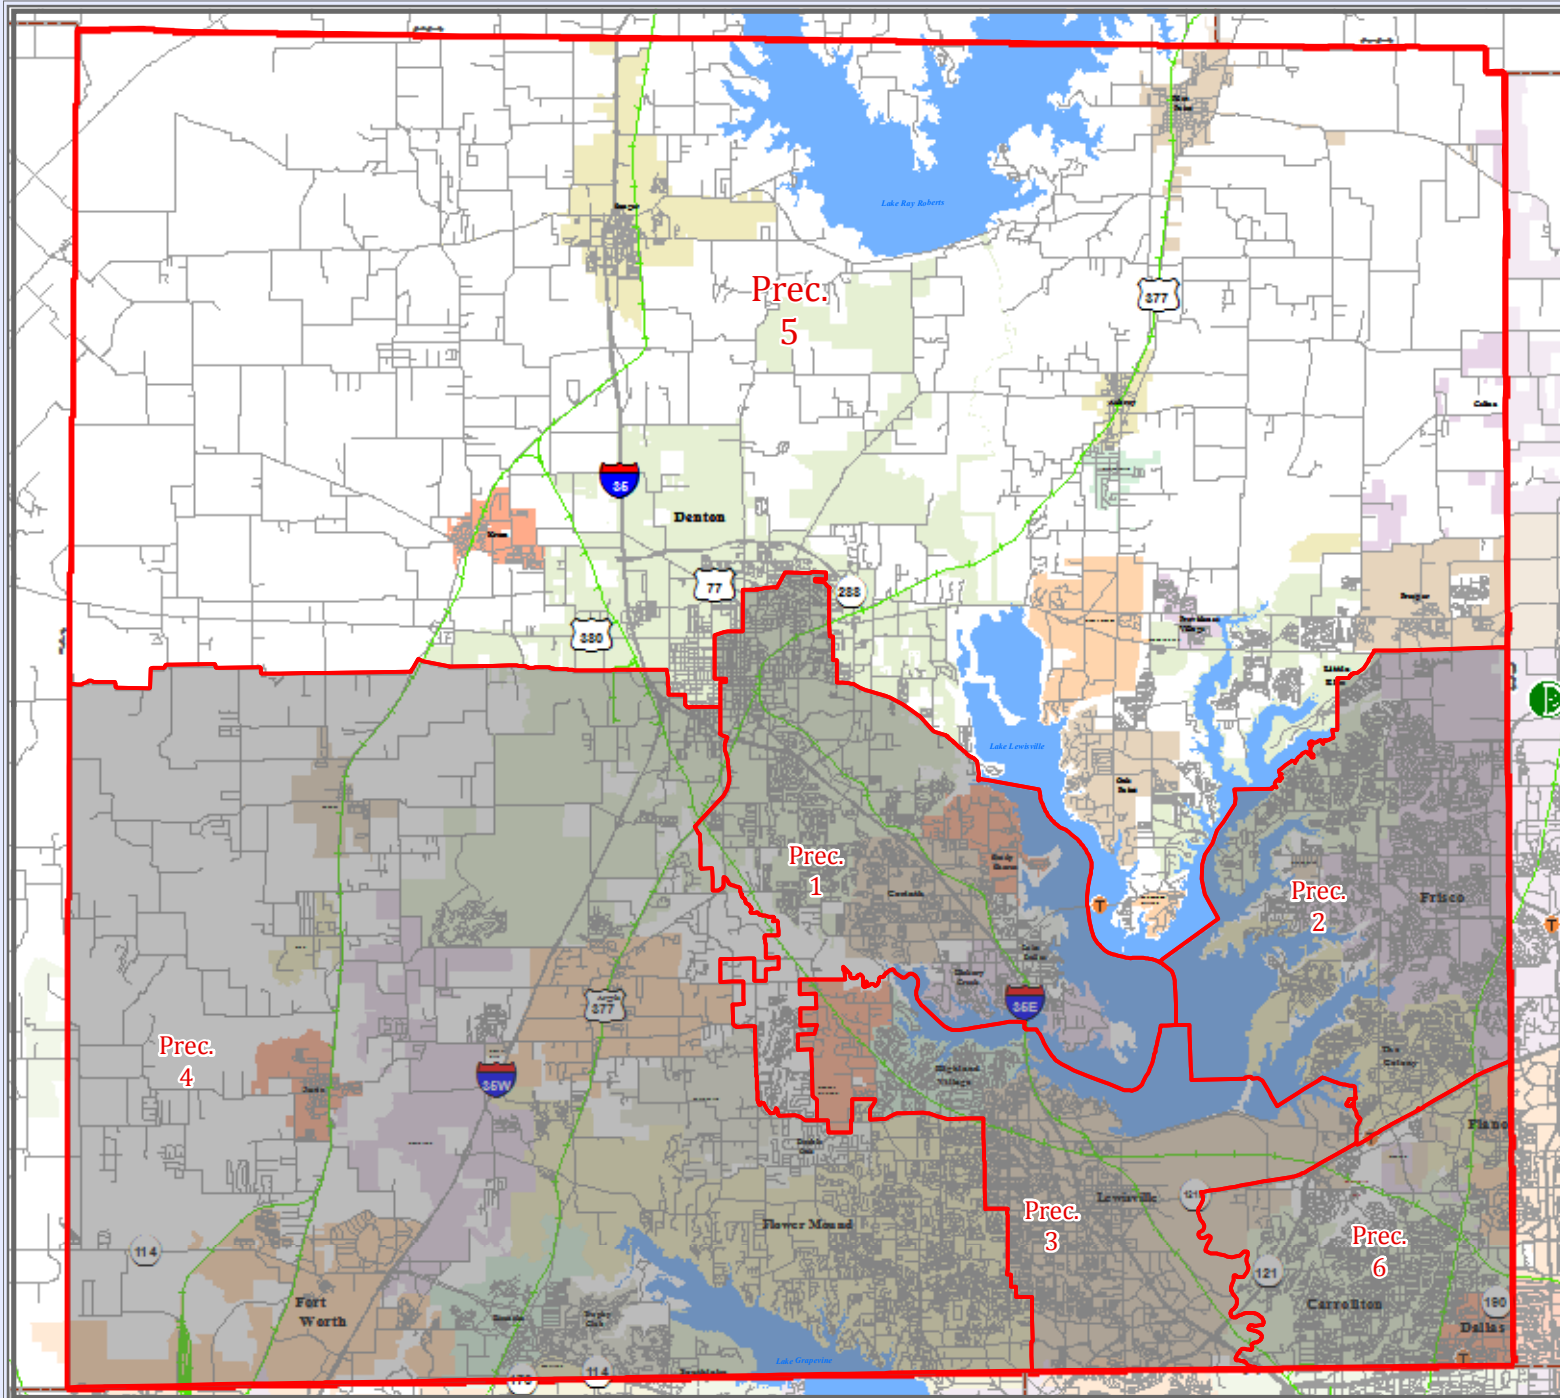

DENTON COUNTY

Constable Precinct 5

Legend

- INTERSTATE
- U.S. HIGHWAY
- STATE HIGHWAY
- FARM TO MARKET
- MAJOR THOROUGHFARES
- MINOR ROADS
- CEMETERY
- RAILROADS
- AIRPORTS
- STREAMS
- LAKES & PONDS

City Population

- Denton > 100,000
- Lewisville 48,000- 100,000
- Carrollton 10,000- 39,999
- Sugar 2,000- 9,999
- Other < 2,000

1 inch = 4.3 miles
October 19, 2016

DEPARTMENT OF TECHNOLOGY SERVICES

DENTON COUNTY