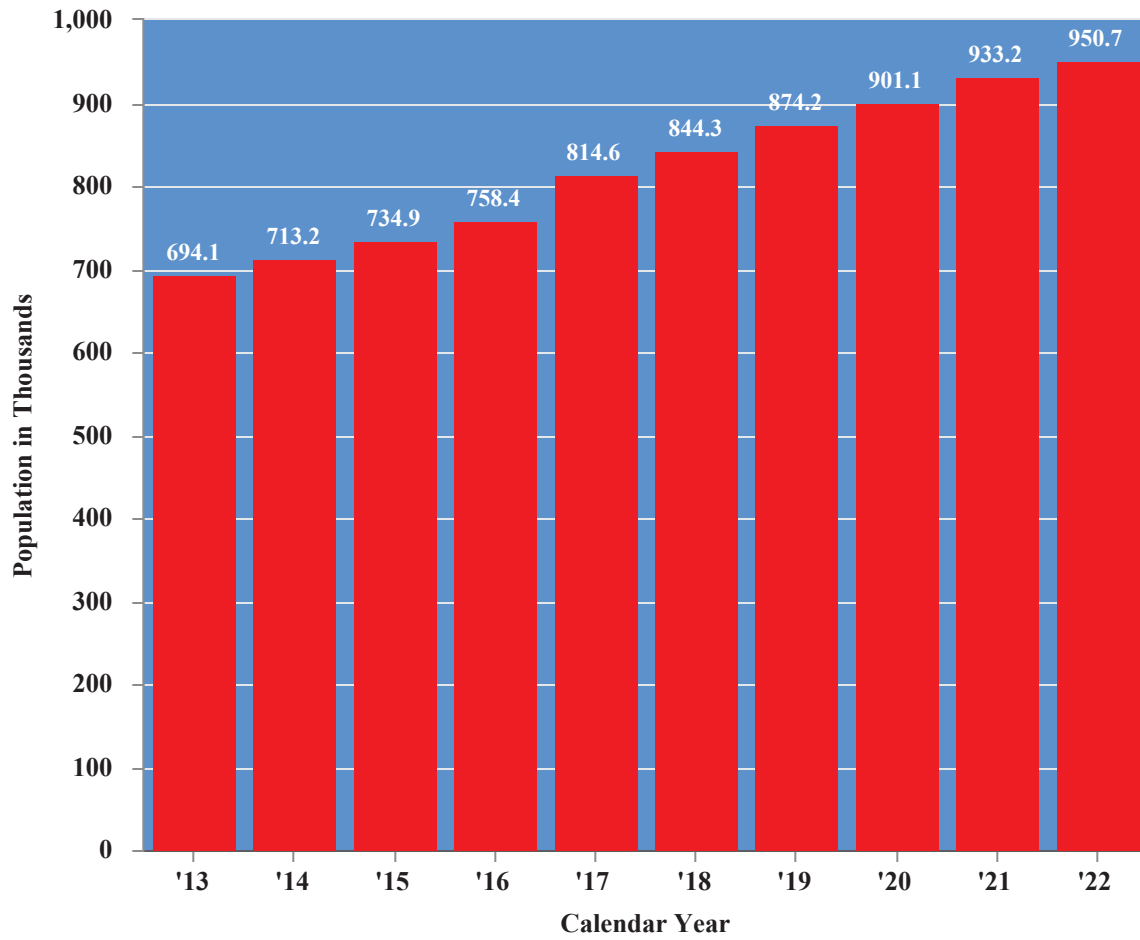

**DENTON COUNTY**  
**POPULATION HISTORY**  
**Last Ten Years**

\* This chart reflects North Texas Council of Governments' population estimates as of January 1st of each year.